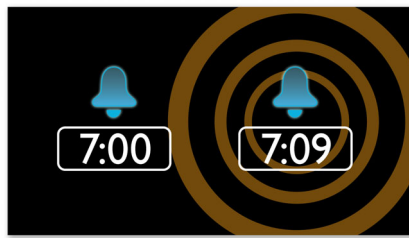

Repeat alarm

To counter oversleeping, the Philips Clock radio has a snooze feature. Should the alarm ring and you wish to continue sleeping a bit longer, simply press the Repeat Alarm button once and go back to sleep. Nine minutes later the alarm will ring again. You can continue to press the Repeat Alarm button every nine minutes until you turn off the alarm altogether.