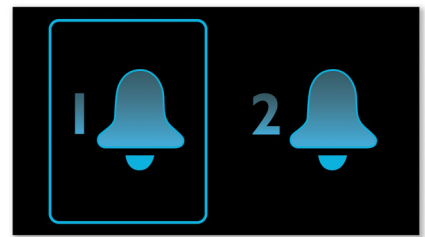

Dual alarm

The Philips audio system comes with two alarm times. Set one alarm time to wake you up and the other time to wake up your partner.

Battery back-up

Battery back-up ensures memory of time during power failure