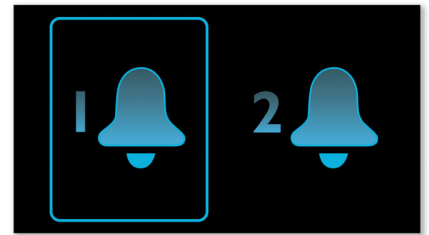

Dual alarm

The Philips audio system comes with two alarm times. Set one alarm time to wake you up and the other time to wake up your partner.

Battery back-up

Battery back-up ensures memory of time during power failure