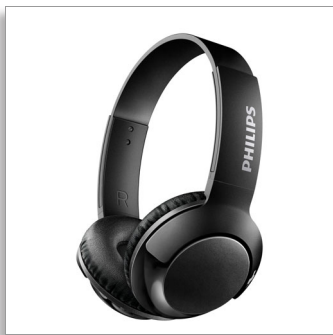

Philips BASS+
Wireless On Ear
Headphone with mic

32mm drivers/closed-back

On-ear
Soft ear cushions
Flat folding

SHB3075BK

Feel it. BASS+

Philips BASS+ headphones pack huge, punchy bass into a sleek, compact package. Good looking, great sounding and superb value. Bluetooth wireless headphones for those who need more bass in their beats without any extra bulk.

More bass

- Big, bold bass you can feel
- 32mm speaker drivers
- Great sound isolation for better listening experience

True comfort

- Adjustable earshells and headband for optimal comfort
- Control calls, music and volume with ear-shell switches
- Soft ear cushions for long-wearing comfort
- Flat folding design for easy portability
- Convenient hands-free calling

SHB3075BK/27

Highlights

12-hour playtime

With 12 hours of playtime, you'll have enough power to keep your music going all day.

32mm drivers

BASS+ headphones feature 32mm speaker drivers that produce big, pumping bass.

Adjustable fit

Designed for optimal fit, BASS+ headphones feature swiveling earshells and an adjustable headband to ensure a great fit for all wearers.

Big, bold bass

This is big, powerful bass that lets you really feel the beat. Don't let the sleek design fool you – specially tuned drivers and bass vents produce ultra-low end frequencies to create a unique BASS+ sound signature.