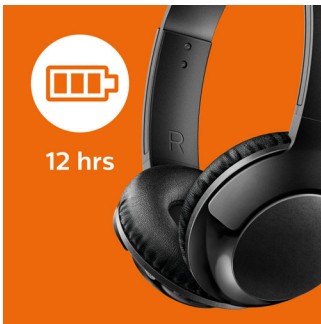

More bass

- Big, bold bass you can feel
- 32mm speaker drivers
- Great sound isolation for better listening experience

True comfort

- Adjustable earshells and headband for optimal comfort
- Control calls, music and volume with ear-shell switches
- Soft ear cushions for long-wearing comfort
- Flat folding design for easy portability
- Convenient hands-free calling

Wireless

- Bluetooth wireless technology
- Rechargeable battery offers up to 12 hours of playtime
- USB charging cable

PHILIPS

Wireless On Ear Headphone with mic
32mm drivers/closed-back On-ear, Soft ear cushions, Flat folding

SHB3075BK/27

Highlights

12-hour playtime

With 12 hours of playtime, you'll have enough power to keep your music going all day.

32mm drivers

BASS+ headphones feature 32mm speaker drivers that produce big, pumping bass.

Adjustable fit

Designed for optimal fit, BASS+ headphones feature swiveling earshells and an adjustable headband to ensure a great fit for all wearers.

Big, bold bass

This is big, powerful bass that lets you really feel the beat. Don't let the sleek design fool you – specially tuned drivers and bass vents produce ultra-low end frequencies to create a unique BASS+ sound signature.