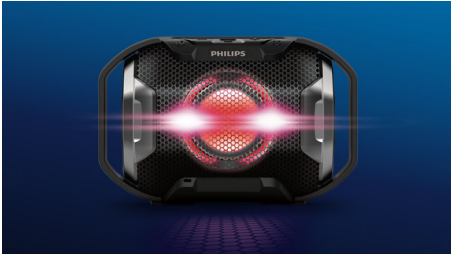

Blazing lights

Step into the light and feel the power of pounding beats and blazing lights. Multiple colors pulse to the rhythm of the beat, bringing your music to life and adding another dimension to the party. Or if you'd rather dance in the dark, that's fine too - just flip a switch and it's lights out.