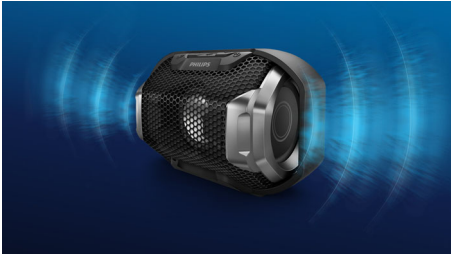

Philips ShoqBox
wireless portable speaker

Bluetooth®

Waterproof, shockproof
Multi-colored lights

SB300B

Shocking beats, blazing lights

Get ready to unleash the beats! Philips ShoqBox SB300 cranks out explosive, pumping bass through twin bass radiators. Amp up the energy with lights that pulse to the beat. Rugged, shockproof and waterproof - take the party anywhere.

Shockingly big beats

- Powerful sound from front-firing speaker
- Explosive beats blast through twin bass radiators

Start the party anywhere

- Light it up! Multi-colored lights blaze to the beat
- Built outdoor tough - rugged, shockproof, water resistant
- Built-in rechargeable battery keeps the party pumping

Simple to use

- Wireless music streaming via Bluetooth
- Built-in microphone for hands-free calls
- Audio input for easy connection to almost any device

PHILIPS

wireless portable speaker
Bluetooth® Waterproof, shockproof, Multi-colored lights

Highlights

Explosive beats

With its 1.5-inch full-range front firing speaker driver and large twin bass radiators at the sides of the speaker for extra bass boost and extension, the ShoqBox SB300 packs power with impressive precision.