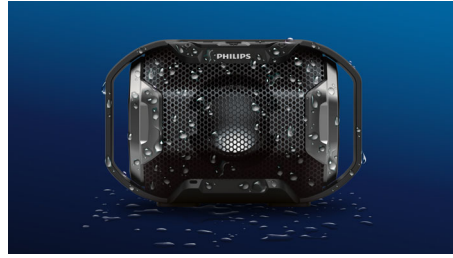

Outdoor toughness

Built durable and tough enough for any adventure. Take it to the streets or into the wilderness. This speaker can handle it. Meeting strict IPX7 standards for water resistance you can even take it underwater, up to 1-meter deep for 30 minutes. And if you drop the speaker while dropping the beat, don't worry, it's shockproof.

Built-in rechargeable battery

Play music out loud - anytime, anywhere. The built-in rechargeable battery lets you enjoy your personal music without the fuss of entangled power cords and the inconvenient search for an electrical outlet. Enjoy great music with the freedom of portability now.

Bluetooth wireless

Bluetooth is a short range wireless communication technology that is both robust and energy-efficient. The technology allows easy wireless connection to iPod/iPhone/iPad or other Bluetooth devices, such as smartphones, tablets or even laptops. So you can enjoy your favorite music, sound from video or game wireless on this speaker easily.

Hands-free calls

With its built-in microphone, this speaker also works as a speaker phone. When a call comes in, the music is put on pause and you can talk via the speaker. Call for a business meeting. Or, call your friend from a party. Either way, it works great.

SB300B/00

Specifications

Compatibility

- iPad: iPad 1, iPad 2, new iPad, iPad mini, iPad with Retina display, iPad Air, iPad Air 2, iPad mini 2, iPad mini 3
- iPhone: iPhone 3, iPhone 3GS, iPhone 4, iPhone 4S, iPhone 5, iPhone 5C, iPhone 5S, iPhone 6, iPhone 6 Plus, iPhone 6S
- iPod touch: 3rd generation or later
- Android tablets & smartphones: with Android 2.1 and Bluetooth 2.1 or above
- other Bluetooth-enabled device
- work with: Bluetooth 4.0 or below

Connectivity

- Bluetooth profiles: A2DP, AVRCP, HFP
- Bluetooth range: Line of sight, 20m or 66ft
- Audio in (3.5mm)

Convenience

- Water resistance: IPX7
- Shock resistant
- Built-in microphone: for speaker conference

Sound

- Output power (RMS): 4W
- Sound System: Stereo
- Speakers: 1 x 1.5" full range driver and 2 passive radiators

Power

- Operating time on battery: 8 hr
- Battery type: built-in Li-ion

Accessories

- Included accessories: USB cable for PC charging, World Wide Warranty leaflet, Quick install guide

Dimensions

- Product dimensions (WxDxH): 117 x 74 x 77 mm
- Product weight: 0.23 kg
- Packaging dimensions (WxDxH): 143 x 91 x 90 mm
- Weight incl. Packaging: 0.35 kg

Design and finishing

- Color: Black

Issue date 2017-07-21

Version: 3.1.8

12 NC: 8670 001 37321
EAN: 48 95185 62342 9

© 2017 Koninklijke Philips N.V.
All Rights reserved.

Specifications are subject to change without notice.
Trademarks are the property of Koninklijke Philips N.V.
or their respective owners.

www.philips.com