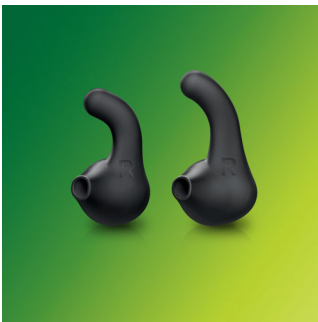

## Anti-slip rubber ear caps

C-shaped rubberized ear tips keep the Actionfit earphones tightly in your ear so you can focus on your workout, not on keeping them in.