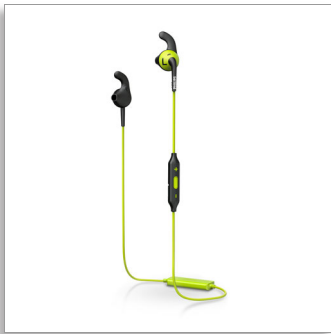

Philips ActionFit  
Bluetooth® sports  
headphones

Best for outdoor use

Bluetooth®  
Sweat/ water proof  
Earbud

SHQ6500CL