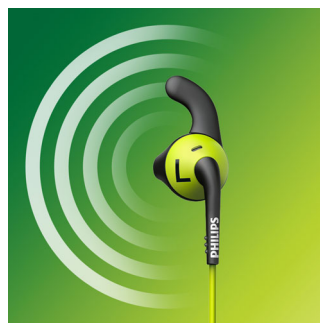

High performance sound

13.6mm drivers pump out high performance sound, pushing you to perform at your best.