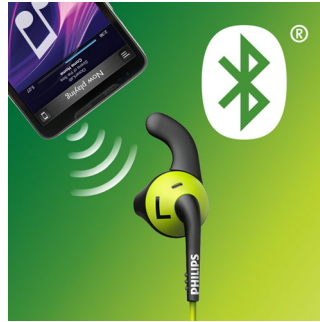

Bluetooth 4.1

Bluetooth technology provides hassle-free wireless music.